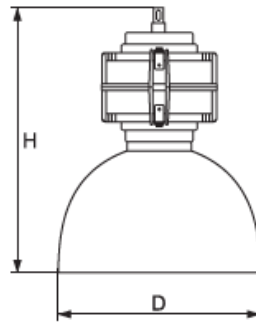

TECHNICAL SPECIFICATION

High bay fixtures - ALHENA with CFL

Technical data

- Rated voltage: 230V / 50-60Hz
- Lamp power:
 - Half spiral E27 - 45W, 55W
 - U type E40 - 75W, 85W, 95W, 125W
- Housing: Aluminium
- Reflector: Polycarbonate
- Installation: Suspended mounting, suitable for illumination of indoor areas.
- Lampholder type: E27; E40
- Light source type (not included in the commercial kit): Compact Fluorescent Lamp
- Protection against dust and moisture: IP20
- Protection class: I
- Surface requirements: Class F
- Ambient temperature: -20°C ÷ +65°C

Variants and dimensions

Model	Watt	Lamp	Lamp holder	Size (mm)		Catalogue number	Packing (pcs)
				Height	Diameter		
ALHENA 19	45	CFL	E27	635	490	98AL19E2745	1
ALHENA 19	55	CFL	E27	635	490	98AL19E2755	1
ALHENA 19	75	CFL	E40	635	490	98AL19E4075	1
ALHENA 19	85	CFL	E40	635	490	98AL19E4085	1
ALHENA 19	95	CFL	E40	635	490	98AL19E4095	1
ALHENA 19	125	CFL	E40	635	490	98AL19E40125	1
ALHENA 16	45	CFL	E27	580	410	98AL16E2745	1
ALHENA 16	55	CFL	E27	580	410	98AL16E2755	1
ALHENA 16	75	CFL	E40	580	410	98AL16E4075	1
ALHENA 16	85	CFL	E40	580	410	98AL16E4085	1
ALHENA 16	95	CFL	E40	580	410	98AL16E4095	1
ALHENA 16	125	CFL	E40	580	410	98AL16E40125	1